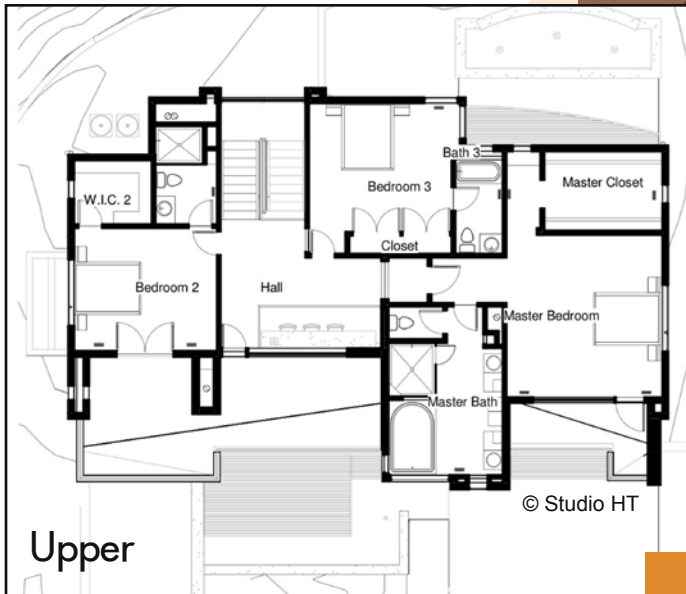

# Livable art.net

by Cornerstone Homes

Rarely does a site like this come available – and even more rarely does a home like this one get built on such a site. A penthouse in Manhattan comes to Boulder in the form of this spectacular modern masterpiece. Curtain walls of storefront glass frame the iconic Flatirons from almost every room in this luxuriously elegant wonder. 4-car garage, residential elevator and a features and finishes list that must be experienced to be appreciated. A once in a lifetime home!

4557 finished sq. ft.     \$2,763,000.00

**1205 Meadow, Boulder**

- The best views in Boulder – period!
- Sustainable green luxury – eco-sensitive construction
- State-of-the-art systems and features throughout
- Singularly spectacular architectural showplace