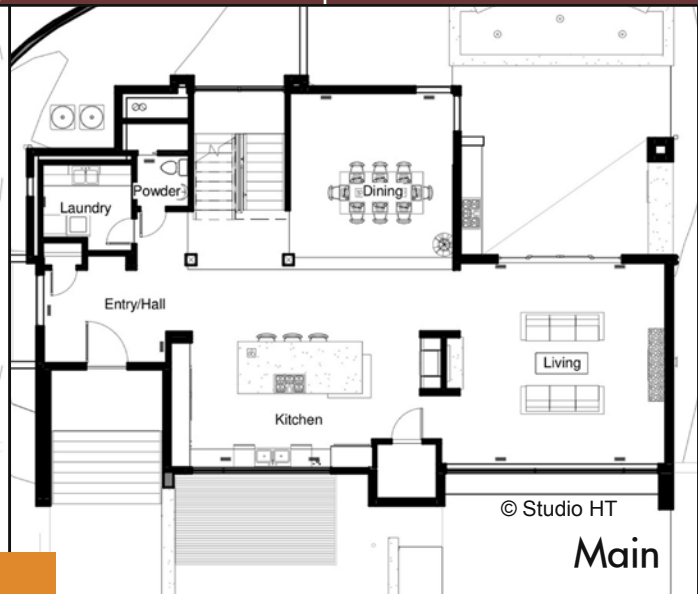

# Livable art.net

by Cornerstone Homes

Rarely does a site like this come available – and even more rarely does a home like this one get built on such a site. A penthouse in Manhattan comes to Boulder in the form of this spectacular modern masterpiece. Curtain walls of storefront glass frame the iconic Flatirons from almost every room in this luxuriously elegant wonder. 4-car garage, residential elevator and a features and finishes list that must be experienced to be appreciated. A once in a lifetime home!

4557 finished sq. ft.     \$2,763,000.00

**1205 Meadow, Boulder**

- The best views in Boulder – period!
- Sustainable green luxury – eco-sensitive construction
- State-of-the-art systems and features throughout
- Singularly spectacular architectural showplace