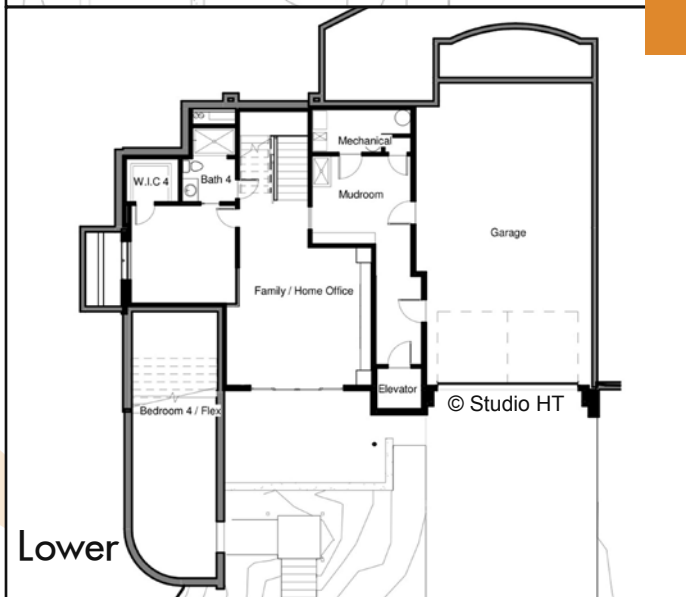

# Livable art.net

by Cornerstone Homes

Rarely does a site like this come available – and even more rarely does a home like this one get built on such a site. A penthouse in Manhattan comes to Boulder in the form of this spectacular modern masterpiece. Curtain walls of storefront glass frame the iconic Flatirons from almost every room in this luxuriously elegant wonder. 4-car garage, residential elevator and a features and finishes list that must be experienced to be appreciated. A once in a lifetime home!

4557 finished sq. ft.     \$2,763,000.00

**1205 Meadow, Boulder**

- The best views in Boulder – period!
- Sustainable green luxury – eco-sensitive construction
- State-of-the-art systems and features throughout
- Singularly spectacular architectural showplace