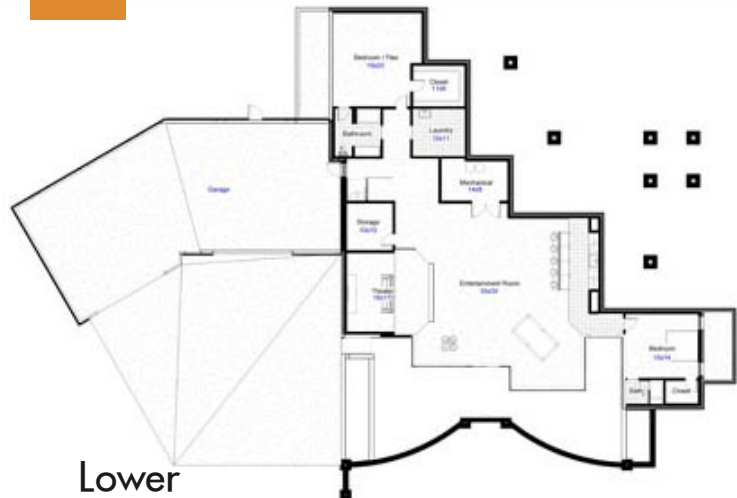

Livable art.net

by Cornerstone Homes

This house wonderfully creates the ultimate flex house. It's really almost three houses under one roof. The main floor delivers open floor plan drama via indoor - outdoor entertaining relationships while also including a main floor master suite, office space and a guest suite as well. The lower level boasts a walkout, courtyard-garden that floods the massive entertaining area with light. This level also includes additional bedrooms and guest spaces; as well as an open theatre and bar area. The upper floor – privately located over the enormous 4+ car garage – provides a collection of spaces whose function is limited only by your imagination.

**2676 Spruce Meadow, Broomfield
Spruce Meadows Subdivision**

Call Monday - Friday
720-771-0744

© Studio HT

Main:	3414
Lower:	3120
Upper:	640
Total:	6534

© Studio HT

© Studio HT