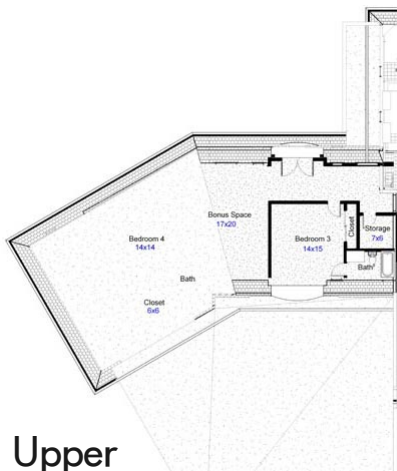

Livable art.net

by Cornerstone Homes

This house wonderfully creates the ultimate flex house. It's really almost three houses under one roof. The main floor delivers open floor plan drama via indoor - outdoor entertaining relationships while also including a main floor master suite, office space and a guest suite as well. The lower level boasts a walkout, courtyard-garden that floods the massive entertaining area with light. This level also includes additional bedrooms and guest spaces; as well as an open theatre and bar area. The upper floor – privately located over the enormous 4+ car garage – provides a collection of spaces whose function is limited only by your imagination.

**2676 Spruce Meadow, Broomfield
Spruce Meadows Subdivision**

Call Monday - Friday
720-771-0744

© Studio HT

Main:	3414
Lower:	3120
Upper:	640
Total:	6534

© Studio HT

© Studio HT