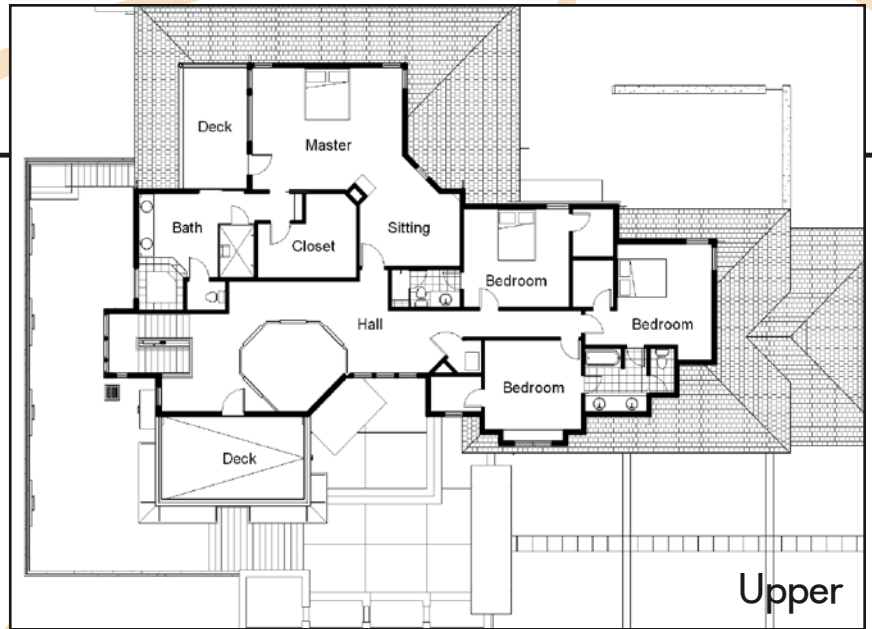

Livable art.net

by Cornerstone Homes

"Livable Art # 49": is a presentation of modern design in a warm, family-home context. You are treated to an intricate interplay of interior wood planes through the ceilings and walls that provide a counterpoint to the spectacular array of the home's walls of glass. The result is views from everywhere within this open plan. This 4 bedroom art-piece also features a walk-out sculpture garden off its lower level and a series of cascading ponds at its entry, roof decks, balconies and loads of other outdoor get-away spaces to enjoy. It's an original!

6336 finished sq. ft.

**2746 Spruce Meadow, Broomfield
Spruce Meadow Subdivision**

Call Monday - Friday
720-771-0744

Livable art.net

by Cornerstone Homes

Call Monday - Friday
720-771-0744