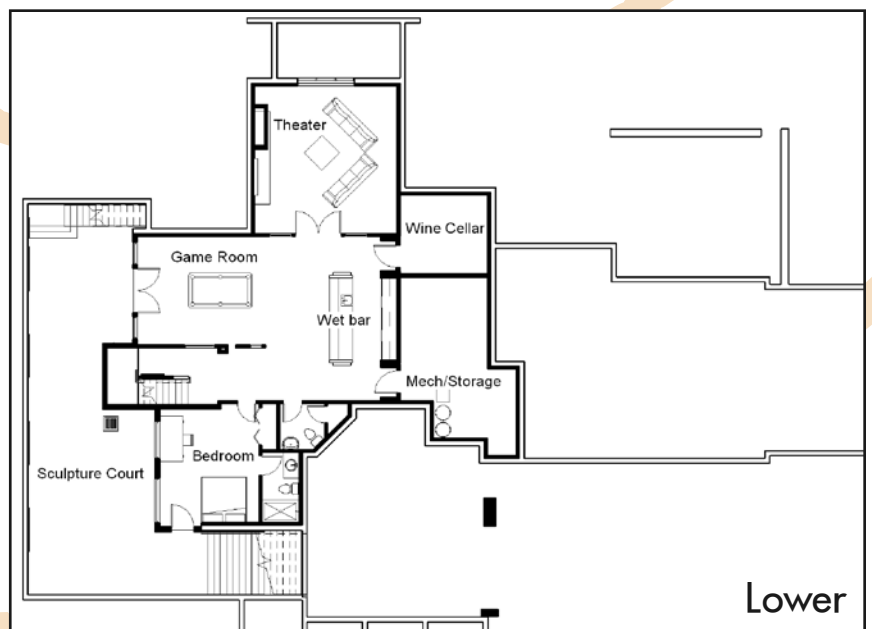

6336 finished sq. ft.

**2746 Spruce Meadow, Broomfield
Spruce Meadow Subdivision**

Call Monday - Friday
720-771-0744

Livable art.net

by Cornerstone Homes

Call Monday - Friday
720-771-0744