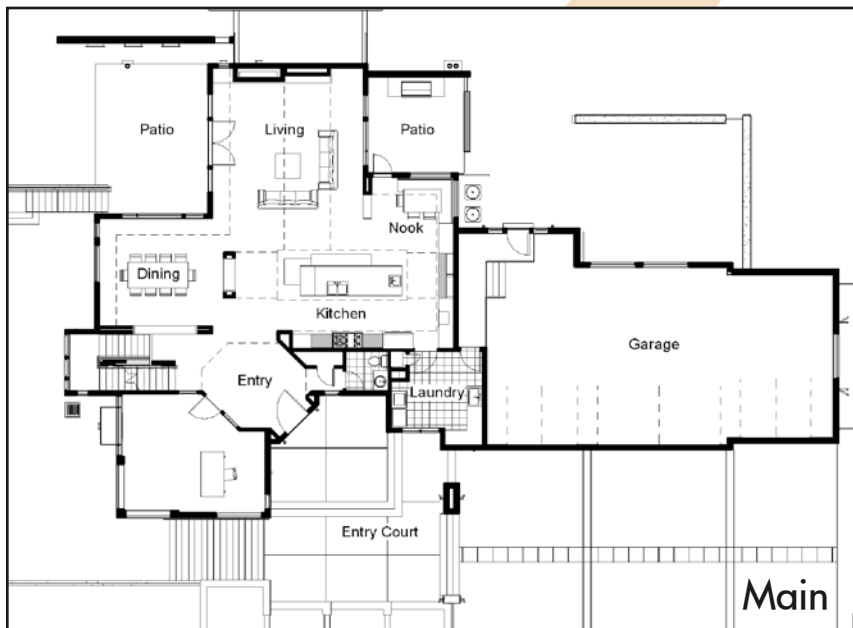

Livable art.net

by Cornerstone Homes

"Livable Art # 49": is a presentation of modern design in a warm, family-home context. You are treated to an intricate interplay of interior wood planes through the ceilings and walls that provide a counterpoint to the spectacular array of the home's walls of glass. The result is views from everywhere within this open plan. This 4 bedroom art-piece also features a walk-out sculpture garden off its lower level and a series of cascading ponds at its entry, roof decks, balconies and loads of other outdoor get-away spaces to enjoy. It's an original!

6336 finished sq. ft.

**2746 Spruce Meadow, Broomfield
Spruce Meadow Subdivision**

Call Monday - Friday
720-771-0744

Livable art.net

by Cornerstone Homes

Call Monday - Friday
720-771-0744