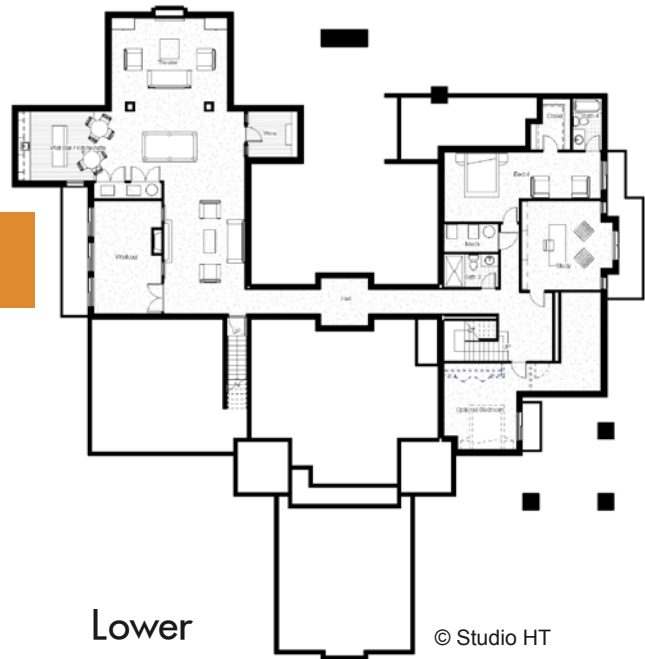

## by Cornerstone Homes

Cornerstone's latest work of Livable Art will enchant you with its multiple hidden courtyards & fanciful water features. This ranch-style home features dramatic entry towers, outdoor sleeping rooms adjacent to roof-top observation deck with fireplace, glass floor panels in its entry, walls of glass which blur the line between courtyard & kitchen. and many more features than we can list. All this combined with luxurious finishes this sort of home demands. Views forever from its huge southwest facing lot.

**6534 finished sq. ft.**

**2870 High Prairie Way, Broomfield  
Spruce Meadows Subdivision**

Call Monday - Friday  
720-771-0744

Main: 3414  
Lower: 3120  
Total: 6534