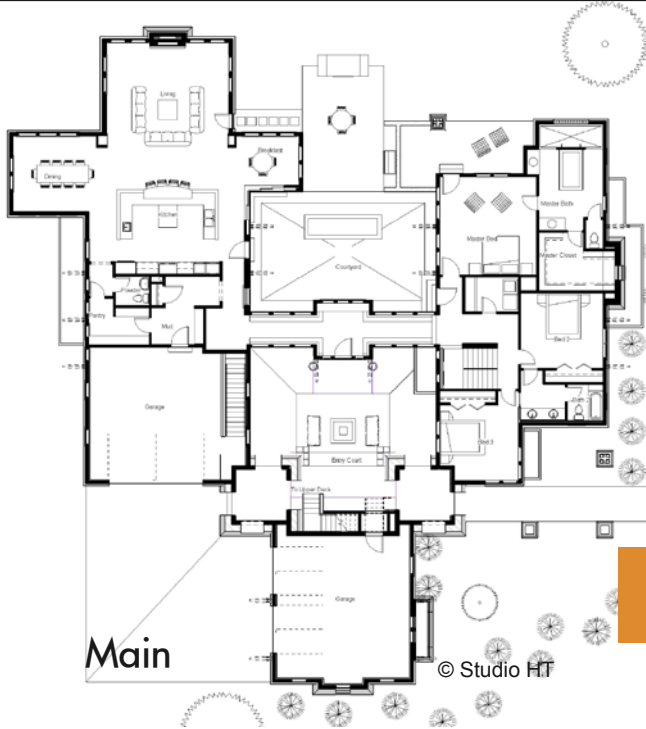

## by Cornerstone Homes

Cornerstone's latest work of Livable Art will enchant you with its multiple hidden courtyards & fanciful water features. This ranch-style home features dramatic entry towers, outdoor sleeping rooms adjacent to roof-top observation deck with fireplace, glass floor panels in its entry, walls of glass which blur the line between courtyard & kitchen. and many more features than we can list. All this combined with luxurious finishes this sort of home demands. Views forever from its huge southwest facing lot.

**6534 finished sq. ft.**

**2870 High Prairie Way, Broomfield  
Spruce Meadows Subdivision**

Call Monday - Friday  
720-771-0744

Main: 3414  
Lower: 3120  
Total: 6534